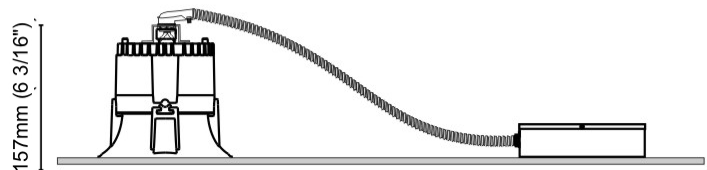

GENERAL

Series: Dixit
Subseries: Dixit RA11
Partner: Ivela
Division: Architectural
Installation: Recessed
Product Type: Downlight
Mounting Location: Ceiling
Light Distribution: Direct

PHYSICAL

Aperture Sizes - Downlights: 5"
Shape: Round
Diameter (mm): 141
Diameter (in): 5 ⁹/₁₆"
Height (mm): 117
Height (in): 4 ⁵/₈"
Min. Recessing Depth (mm): 157
Min. Recessing Depth (in): 6 ³/₁₆"
Weight (kg): 0.7
Weight (lbs): 1.54
Diffuser: Clear Polycarbonate
Fixture Finish: MWH
Fixture Material: Aluminum Die Cast
Cut-out Measurements: 126mm / 4 15/16"

ELECTRICAL

Lamp Type: LED
Total Output Wattage (W): 12 / 18 / 26
Dimming: Tri-Mode (Non-Dimming and Phase Dimming (120Vac only) and 0-10V Dimming)
Driver Included: No
Driver Location: Recessed Housing
Driver Type: Constant Current - Universal
Driver Class: Class 2
Input Voltage (V): 120 - 277
Constant Current (MA): 350 / 500 / 700

LED

Number of LEDs: 1
Color Temperature (*K): 2700 / 3000
Max. Delivered Lumen (lm): 1513 / 2092
CRI: >85 CRI
Efficiency (%): 89
Lamp Life (hrs): 50000
Upon Request: 3500K upon request

OPTICAL

Optic°: 55
Adjustability: Fixed
Upon Request: Optic 12° or 30° (mirror-metallized) / 70° (white)

RATINGS AND CERTIFICATIONS

Certified By: CSA Certified to UL and CSA Standards
IP rating: IP43
IK Rating: IK08
Glare Rating: ≤ 19