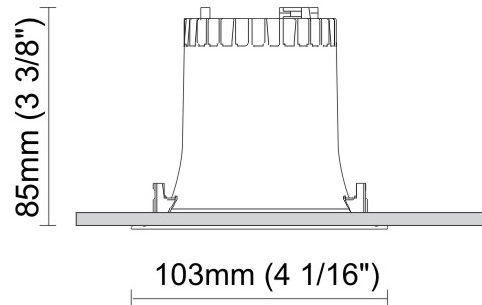

GENERAL

Series: Dixit
Subseries: Dixit RA8
Partner: Ivela
Division: Architectural
Installation: Recessed
Product Type: Downlight
Mounting Location: Ceiling
Light Distribution: Direct

PHYSICAL

Aperture Sizes - Downlights: 4"
Shape: Round
Diameter (mm): 103
Diameter (in): 4 1/16"
Height (mm): 85
Height (in): 3 3/8"
Min. Recessing Depth (mm): 125
Min. Recessing Depth (in): 4 15/16"
Weight (kg): 0.3
Weight (lbs): 0.66
Diffuser: Clear Polycarbonate
Fixture Finish: MWH
Fixture Material: Aluminum Die Cast
Cut-out Measurements: 96mm / 3 3/4"

ELECTRICAL

Lamp Type: LED
Total Output Wattage (W): 9 / 12
Dimming: Tri-Mode (Non-Dimming and Phase Dimming (120Vac only) and 0-10V Dimming)
Driver Included: No
Driver Location: Recessed Housing
Driver Type: Constant Current - Universal
Driver Class: Class 2
Input Voltage (V): 120 - 277
Constant Current (MA): 250 / 350

LED

Number of LEDs: 1
Color Temperature (*K): 2700 / 3000
Max. Delivered Lumen (lm): 1096 / 1447
CRI: >90 CRI
Efficiency (%): 73
Lamp Life (hrs): 50000
Upon Request: 3500K upon request

OPTICAL

Optic°: 26
Adjustability: Fixed

RATINGS AND CERTIFICATIONS

Certified By: Certified for North American Standards
IP rating: IP43