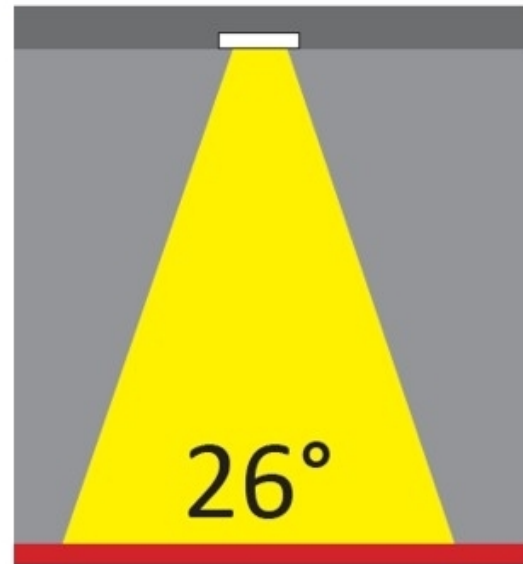

DIXIT RA8 RECESSED

A56077-

PROJECT	
TYPE	
SPECIFIER	
QUANTITY	
DATE	

	DP	DV	
Dimming	Phase	0-10V	
Color Temperature	27K 2700K	30K 3000K	35K 3500K

Order Example **K°**
L5XXXXXX-DV-30K
0-10V 3000K

A