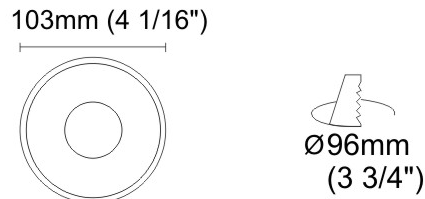

GENERAL

Series: Dixit
Subseries: Dixit RA8
Partner: Ivela
Division: Architectural
Installation: Recessed
Product Type: Downlight
Mounting Location: Ceiling
Light Distribution: Direct

PHYSICAL

Aperture Sizes - Downlights: 4"
Shape: Round
Diameter (mm): 103
Diameter (in): 4 1/16"
Height (mm): 85
Height (in): 3 3/8"
Min. Recessing Depth (mm): 125
Min. Recessing Depth (in): 4 15/16"
Weight (kg): 0.3
Weight (lbs): 0.66
Diffuser: Clear Polycarbonate
Fixture Finish: MWH
Fixture Material: Aluminum Die Cast
Cut-out Measurements: 96mm / 3 3/4"

ELECTRICAL

Lamp Type: LED
Total Output Wattage (W): 9 / 12
Dimming: Tri-Mode (Non-Dimming and Phase Dimming (120Vac only) and 0-10V Dimming)
Driver Included: No
Driver Location: Recessed Housing
Driver Type: Constant Current - Universal
Driver Class: Class 2
Input Voltage (V): 120 - 277
Constant Current (MA): 250 / 350

LED

Number of LEDs: 1
Color Temperature (*K): 2700 / 3000
Max. Delivered Lumen (lm): 1096 / 1447
CRI: >90 CRI
Efficiency (%): 73
Lamp Life (hrs): 50000
Upon Request: 3500K upon request

OPTICAL

Optic°: 26
Adjustability: Fixed

RATINGS AND CERTIFICATIONS

Certified By: Certified for North American Standards
IP rating: IP43