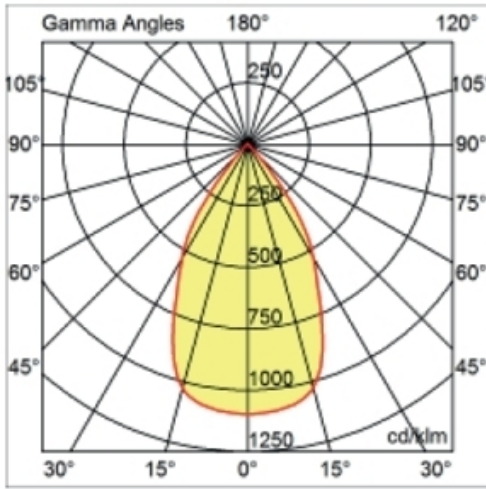

DIXIT RA11 RECESSED

A56032-

PROJECT	
TYPE	
SPECIFIER	
QUANTITY	
DATE	

RA 11 DIXIT LED SOFT 12W 1700 lm 3000K					R:100%		I.Max:1293 Cd/Klm			
H[m]	D[m]	Max lux	Med lux	Alpha=54°	H[m]	D[m]	Max lux	Med lux	Beta=54°	
1.00	1.02	1913	1003		1.00	1.02	1913	1003		
2.00	2.04	478	251		2.00	2.04	478	251		
3.00	3.06	213	111		3.00	3.06	213	111		
4.00	4.08	120	63		4.00	4.08	120	63		
5.00	5.10	77	40		5.00	5.10	77	40		

Dimming	DP	DV		
	Phase	0-10V		
Color Temperature	27K	30K	35K	K°
	2700K	3000K	3500K	

Order Example **K°**
L5XXXXXX-DV-30K
0-10V
3000K