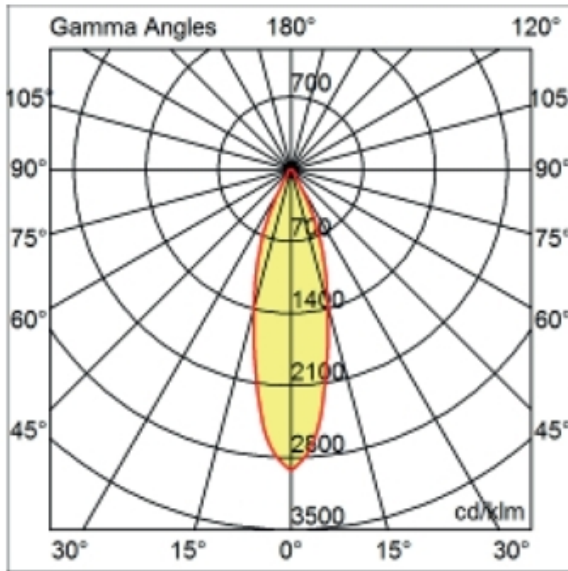

DIXIT RA8 RECESSED

A56077-

PROJECT	
TYPE	
SPECIFIER	
QUANTITY	
DATE	

	DP	DV	
Dimming	Phase	0-10V	
Color Temperature	27K 2700K	30K 3000K	35K 3500K

Order Example **K°**
L5XXXXXX-DV-30K
0-10V 3000K

A