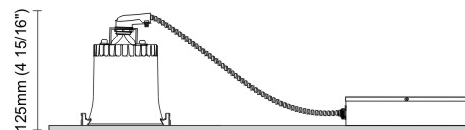

GENERAL

Series: Dixit
Subseries: Dixit RA8
Partner: Ivela
Division: Architectural
Installation: Recessed
Product Type: Downlight
Mounting Location: Ceiling
Light Distribution: Direct

PHYSICAL

Aperture Sizes - Downlights: 4"
Shape: Round
Diameter (mm): 103
Diameter (in): 4 1/16"
Height (mm): 85
Height (in): 3 3/8"
Min. Recessing Depth (mm): 125
Min. Recessing Depth (in): 4 15/16"
Weight (kg): 0.3
Weight (lbs): 0.66
Diffuser: Clear Polycarbonate
Fixture Finish: MWH
Fixture Material: Aluminum Die Cast
Cut-out Measurements: 96mm / 3 3/4"

ELECTRICAL

Lamp Type: LED
Total Output Wattage (W): 9 / 12
Dimming: Tri-Mode (Non-Dimming and Phase Dimming (120Vac only) and 0-10V Dimming)
Driver Included: No
Driver Location: Recessed Housing
Driver Type: Constant Current - Universal
Driver Class: Class 2
Input Voltage (V): 120 - 277
Constant Current (MA): 250 / 350

LED

Number of LEDs: 1
Color Temperature (*K): 2700 / 3000
Max. Delivered Lumen (lm): 1096 / 1447
CRI: >90 CRI
Efficiency (%): 73
Lamp Life (hrs): 50000
Upon Request: 3500K upon request

OPTICAL

Optic°: 26
Adjustability: Fixed

RATINGS AND CERTIFICATIONS

Certified By: Certified for North American Standards
IP rating: IP43