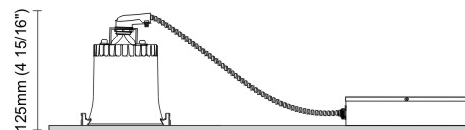

1. To build a product code in our configurator select the specify button on the base model # product page
2. To build a manual product code on this datasheet choose from the options listed below in blue font and add the suffix to the base model #

GENERAL

Series: Dixit
Subseries: Dixit RA8
Partner: Ivela
Division: Architectural
Installation: Recessed
Product Type: Downlight
Mounting Location: Ceiling
Light Distribution: Direct

PHYSICAL

Aperture Sizes - Downlights: 4"
Shape: Round
Diameter (mm): 103
Diameter (in): 4 1/16
Height (mm): 85
Height (in): 3 3/8
Min. Recessing Depth (mm): 125
Min. Recessing Depth (in): 4 15/16
Weight (kg): 0.3
Weight (lbs): 0.66
Diffuser: Clear Polycarbonate
Fixture Finish: MWH
Fixture Material: Aluminum Die Cast
Cut-out Measurements: 96mm / 3 3/4"

ELECTRICAL

Lamp Type: LED
Total Output Wattage (W): 9 / 12
Dimming: Tri-Mode (Non-Dimming and Phase Dimming (120Vac only) and 0-10V Dimming)
Driver Included: No
Driver Location: Recessed Housing
Driver Type: Constant Current - Universal
Driver Class: Class 2
Input Voltage (V): 120 - 277
Constant Current (MA): 250 / 350

LED

Number of LEDs: 1
Color Temperature (°K): 2700 / 3000
Max. Delivered Lumen (lm): 1096 / 1447
CRI: >90 CRI
Efficiency (%): 73
Lamp Life (hrs): 50000
Upon Request: 3500K upon request

OPTICAL

Optic°: 26
Adjustability: Fixed

RATINGS AND CERTIFICATIONS

Certified By: Certified for North American Standards
IP rating: IP43