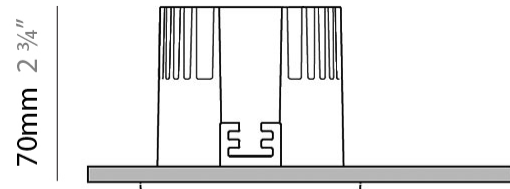

ELECTRICAL

Lamp Type: LED
Total Output Wattage (W): 9 / 12
Dimming: Tri-Mode (Non-Dimming and Phase Dimming (120Vac only) and 0-10V Dimming)
Driver Included: No
Driver Location: Recessed Housing
Driver Type: Constant Current - Universal
Driver Class: Class 2
Input Voltage (V): 120 - 277
Constant Current (MA): 250 / 350

LED

Number of LEDs: 1
Color Temperature (°K): 2700 / 3000
Max. Delivered Lumen (lm): 1096 / 1447
CRI: >80 CRI
Efficiency (%): 87.7
Lamp Life (hrs): 50000
Upon Request: 3500K upon request

OPTICAL

Optic°: 26
Adjustability: Fixed
Upon Request: Optic 45° (mirror-metallized) / 65° (white)

RATINGS AND CERTIFICATIONS

Certified By: Certified for North American Standards
IP rating: IP44
IK Rating: IK08
Glare Rating: ≤ 19

Zaneen Group Inc. © 2026, T 1800-388-3382, F 416-247-9319, www.zaneen.com

Available for International specifications by adding 'INT' at the end of the existing Model #. For assistance on 'custom' specifications, contact zteam@zaneen.com. In a constant effort to supply the best product, we reserve the right to change specifications or materials without notice. The most recent specification sheets are found at zaneen.com