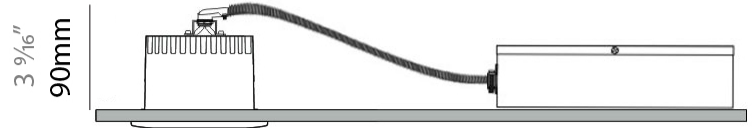

GENERAL

Series: Dixit
Subseries: Dixit RA8
Partner: Ivela
Division: Architectural
Installation: Recessed
Product Type: Downlight
Mounting Location: Ceiling
Light Distribution: Direct

PHYSICAL

Aperture Sizes - Downlights: 1"
Shape: Round
Diameter (mm): 80
Diameter (in): 3 1/4"
Height (mm): 50
Height (in): 1 15/16"
Min. Recessing Depth (mm): 90
Min. Recessing Depth (in): 3 9/16"
Weight (kg): 0.4
Weight (lbs): 0.88
Diffuser: Clear Polycarbonate
Fixture Finish: MWH
Fixture Material: Aluminum Die Cast
Cut-out Measurements: 70mm / 2 3/4"

ELECTRICAL

Lamp Type: LED
Total Output Wattage (W): 5.5 / 8.5
Dimming: Tri-Mode (Non-Dimming and Phase Dimming (120Vac only) and 0-10V Dimming)
Driver Included: No
Driver Location: Recessed Housing
Driver Type: Constant Current - Universal
Driver Class: Class 2
Input Voltage (V): 120 - 277
Constant Current (MA): 350 / 500

LED

Number of LEDs: 1
Color Temperature (°K): 2700 / 3000 / 3500 / 4000
Max. Delivered Lumen (lm): 501 / 638
CRI: >90 CRI
Efficiency (%): 91
Lamp Life (hrs): 50000

OPTICAL

Reflector: Mirror-metallized thermoplastic material
Optic: 26
Beam Angle: Symmetric
Adjustability: Fixed
Upon Request: Optic 45° (mirror-metallized) / 65° (white)

RATINGS AND CERTIFICATIONS

Certified By: CSA Certified to UL and CSA Standards
IP rating: IP44
IK Rating: IK08