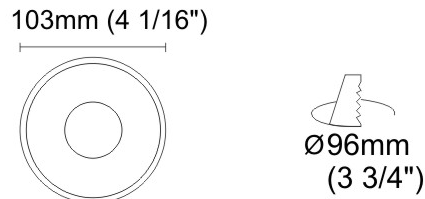

1. To build a product code in our configurator select the specify button on the base model # product page
2. To build a manual product code on this datasheet choose from the options listed below in blue font and add the suffix to the base model #

GENERAL

Series: Dixit
Subseries: Dixit RA8
Partner: Ivela
Division: Architectural
Installation: Recessed
Product Type: Downlight
Mounting Location: Ceiling
Light Distribution: Direct

PHYSICAL

Aperture Sizes - Downlights: 4"
Shape: Round
Diameter (mm): 103
Diameter (in): 4 1/16
Height (mm): 85
Height (in): 3 3/8
Min. Recessing Depth (mm): 125
Min. Recessing Depth (in): 4 15/16
Weight (kg): 0.3
Weight (lbs): 0.66
Diffuser: Clear Polycarbonate
Fixture Finish: MWH
Fixture Material: Aluminum Die Cast
Cut-out Measurements: 96mm / 3 3/4"

ELECTRICAL

Lamp Type: LED
Total Output Wattage (W): 9 / 12
Dimming: Tri-Mode (Non-Dimming and Phase Dimming (120Vac only) and 0-10V Dimming)
Driver Included: No
Driver Location: Recessed Housing
Driver Type: Constant Current - Universal
Driver Class: Class 2
Input Voltage (V): 120 - 277
Constant Current (MA): 250 / 350

LED

Number of LEDs: 1
Color Temperature (°K): 2700 / 3000
Max. Delivered Lumen (lm): 1096 / 1447
CRI: >90 CRI
Efficiency (%): 73
Lamp Life (hrs): 50000
Upon Request: 3500K upon request

OPTICAL

Optic°: 26
Adjustability: Fixed

RATINGS AND CERTIFICATIONS

Certified By: Certified for North American Standards
IP rating: IP43