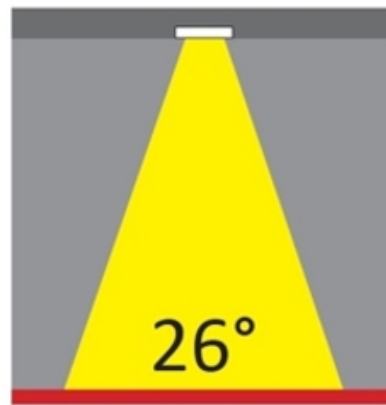

DIXIT RA8 RECESSED

A56069-

PROJECT	
TYPE	
SPECIFIER	
QUANTITY	
DATE	

	DP	DV	
Dimming	Phase	0-10V	
Color Temperature	27K 30K 35K 40K	2700K 3000K 3500K 4000K	K°

Order Example **K°**
L5XXXXXX-DV-30K
0-10V 3000K

A