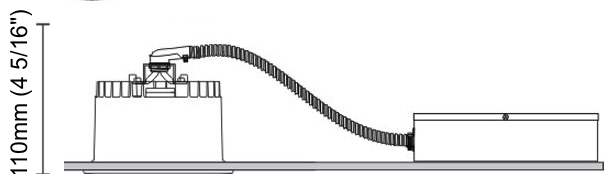

GENERAL

Series: Dixit
Subseries: Dixit RA11
Partner: Ivela
Division: Architectural
Installation: Recessed
Product Type: Downlight
Mounting Location: Ceiling
Light Distribution: Direct

PHYSICAL

Aperture Sizes - Downlights: 3"
Shape: Round
Diameter (mm): 110
Diameter (in): 4 ⁵/₁₆
Height (mm): 70
Height (in): 2 ⁷/₄
Min. Recessing Depth (mm): 110
Min. Recessing Depth (in): 4 ¹⁵/₁₆
Weight (kg): 0.6
Weight (lbs): 1.32
Diffuser: Clear Polycarbonate
Fixture Finish: MWH
Fixture Material: Aluminum Die Cast
Cut-out Measurements: 100mm / 3 15/16"

ELECTRICAL

Lamp Type: LED
Total Output Wattage (W): 12 / 18 / 26
Dimming: Tri-Mode (Non-Dimming and Phase Dimming (120Vac only) and 0-10V Dimming)
Driver Included: No
Driver Location: Recessed Housing
Driver Type: Constant Current - Universal
Driver Class: Class 2
Input Voltage (V): 120 - 277
Constant Current (MA): 350 / 500 / 700

LED

Number of LEDs: 1
Color Temperature (*K): 2700 / 3000 / 4000
Max. Delivered Lumen (lm): 1513 / 2092 / 2759
CRI: >85 CRI
Efficiency (%): 89
Lamp Life (hrs): 50000
Upon Request: 3500K upon request

OPTICAL

Optic°: 55
Adjustability: Fixed
Upon Request: Optic 18° or 30° (mirror-metallized) / 70° (white)

RATINGS AND CERTIFICATIONS

Certified By: Certified for North American Standards
IP rating: IP43
IK Rating: IK08
Glare Rating: ≤ 19