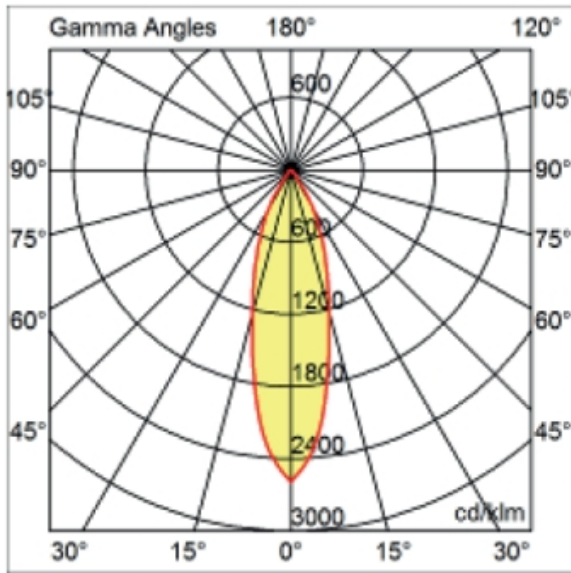

DIXIT RA8 RECESSED

A56069-

PROJECT	
TYPE	
SPECIFIER	
QUANTITY	
DATE	

	DP	DV	
Dimming	Phase	0-10V	
Color Temperature	27K 30K 35K 40K	2700K 3000K 3500K 4000K	K°

Order Example **K°**
L5XXXXXX-DV-30K
0-10V 3000K

A