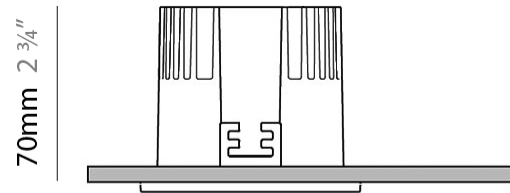

GENERAL

Series: Dixit
Subseries: Dixit RA8
Partner: Ivela
Division: Architectural
Installation: Recessed
Product Type: Downlight
Mounting Location: Ceiling
Light Distribution: Direct

PHYSICAL

Aperture Sizes - Downlights: 2"
Shape: Square
Length (mm): 80
Length (in): 3 1/8"
Width (mm): 80
Width (in): 3 1/8"
Height (mm): 70
Height (in): 2 3/4"
Min. Recessing Depth (mm): 110
Min. Recessing Depth (in): 4 5/16"
Weight (kg): 0.4
Weight (lbs): 0.88
Diffuser: Clear Polycarbonate
Fixture Finish: MWH
Fixture Material: Aluminum Die Cast
Cut-out Measurements: 70mm / 2 3/4"

ELECTRICAL

Lamp Type: LED
Total Output Wattage (W): 9 / 12
Dimming: Tri-Mode (Non-Dimming and Phase Dimming (120Vac only) and 0-10V Dimming)
Driver Included: No
Driver Location: Recessed Housing
Driver Type: Constant Current - Universal
Driver Class: Class 2
Input Voltage (V): 120 - 277
Constant Current (MA): 250 / 350

LED

Number of LEDs: 1
Color Temperature (°K): 2700 / 3000
Max. Delivered Lumen (lm): 1096 / 1447
CRI: >80 CRI
Efficiency (%): 87.7
Lamp Life (hrs): 50000
Upon Request: 3500K upon request

OPTICAL

Optic°: 26
Adjustability: Fixed
Upon Request: Optic 45° (mirror-metallized) / 65° (white)

RATINGS AND CERTIFICATIONS

Certified By: Certified for North American Standards
IP rating: IP44
IK Rating: IK08
Glare Rating: ≤ 19