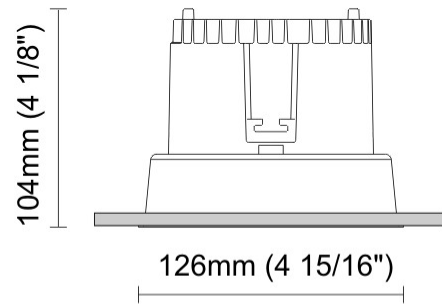

GENERAL

Series: Dixit
Subseries: Dixit RA11
Partner: Ivela
Division: Architectural
Installation: Recessed
Product Type: Downlight
Mounting Location: Ceiling
Light Distribution: Direct

PHYSICAL

Aperture Sizes - Downlights: 4"
Shape: Round
Diameter (mm): 126
Diameter (in): 4 15/16
Height (mm): 104
Height (in): 4 1/8
Min. Recessing Depth (mm): 144
Min. Recessing Depth (in): 5 11/16
Weight (kg): 0.6
Weight (lbs): 1.32
Diffuser: Clear Polycarbonate
Fixture Finish: MWH
Fixture Material: Aluminum Die Cast
Cut-out Measurements: 122mm / 4 13/16"

ELECTRICAL

Lamp Type: LED
Total Output Wattage (W): 12 / 18 / 26
Dimming: Tri-Mode (Non-Dimming and Phase Dimming (120Vac only) and 0-10V Dimming)
Driver Included: No
Driver Location: Recessed Housing
Driver Type: Constant Current - Universal
Driver Class: Class 2
Input Voltage (V): 120 - 277
Constant Current (MA): 350 / 500 / 700

LED

Number of LEDs: 1
Color Temperature (*K): 2700 / 3000 / 4000
Max. Delivered Lumen (lm): 1513 - 1602 / 2092 - 2180 / 2759 - 2848
CRI: >85 CRI
Efficiency (%): 89
Lamp Life (hrs): 50000
Upon Request: 3500K upon request

OPTICAL

Optic°: 55
Adjustability: Fixed
Upon Request: Optic 18° or 30° (mirror-metallized) / 70° (white)

RATINGS AND CERTIFICATIONS

Certified By: Certified for North American Standards
IP rating: IP43
IK Rating: IK08
Glare Rating: ≤ 19