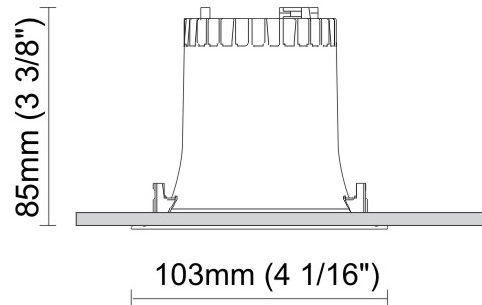

1. To build a product code in our configurator select the specify button on the base model # product page
2. To build a manual product code on this datasheet choose from the options listed below in blue font and add the suffix to the base model #

GENERAL

Series: Dixit
Subseries: Dixit RA8
Partner: Ivela
Division: Architectural
Installation: Recessed
Product Type: Downlight
Mounting Location: Ceiling
Light Distribution: Direct

PHYSICAL

Aperture Sizes - Downlights: 4"
Shape: Round
Diameter (mm): 103
Diameter (in): 4 1/16
Height (mm): 85
Height (in): 3 3/8
Min. Recessing Depth (mm): 125
Min. Recessing Depth (in): 4 15/16
Weight (kg): 0.3
Weight (lbs): 0.66
Diffuser: Clear Polycarbonate
Fixture Finish: MWH
Fixture Material: Aluminum Die Cast
Cut-out Measurements: 96mm / 3 3/4"

ELECTRICAL

Lamp Type: LED
Total Output Wattage (W): 9 / 12
Dimming: Tri-Mode (Non-Dimming and Phase Dimming (120Vac only) and 0-10V Dimming)
Driver Included: No
Driver Location: Recessed Housing
Driver Type: Constant Current - Universal
Driver Class: Class 2
Input Voltage (V): 120 - 277
Constant Current (MA): 250 / 350

LED

Number of LEDs: 1
Color Temperature (°K): 2700 / 3000
Max. Delivered Lumen (lm): 1096 / 1447
CRI: >90 CRI
Efficiency (%): 73
Lamp Life (hrs): 50000
Upon Request: 3500K upon request

OPTICAL

Optic°: 26
Adjustability: Fixed

RATINGS AND CERTIFICATIONS

Certified By: Certified for North American Standards
IP rating: IP43