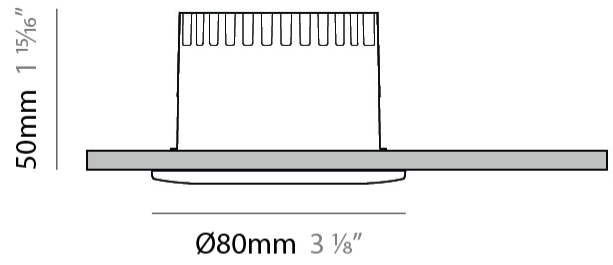

GENERAL

Series: Dixit
Subseries: Dixit RA8
Partner: Ivela
Division: Architectural
Installation: Recessed
Product Type: Downlight
Mounting Location: Ceiling
Light Distribution: Direct

PHYSICAL

Aperture Sizes - Downlights: 1"
Shape: Round
Diameter (mm): 80
Diameter (in): 3 1/4"
Height (mm): 50
Height (in): 1 15/16"
Min. Recessing Depth (mm): 90
Min. Recessing Depth (in): 3 9/16"
Weight (kg): 0.4
Weight (lbs): 0.88
Diffuser: Clear Polycarbonate
Fixture Finish: MWH
Fixture Material: Aluminum Die Cast
Cut-out Measurements: 70mm / 2 3/4"

ELECTRICAL

Lamp Type: LED
Total Output Wattage (W): 5.5 / 8.5
Dimming: Tri-Mode (Non-Dimming and Phase Dimming (120Vac only) and 0-10V Dimming)
Driver Included: No
Driver Location: Recessed Housing
Driver Type: Constant Current - Universal
Driver Class: Class 2
Input Voltage (V): 120 - 277
Constant Current (MA): 350 / 500

LED

Number of LEDs: 1
Color Temperature (°K): 2700 / 3000 / 3500 / 4000
Max. Delivered Lumen (lm): 501 / 638
CRI: >90 CRI
Efficiency (%): 91
Lamp Life (hrs): 50000

OPTICAL

Reflector: Mirror-metallized thermoplastic material
Optic: 26
Beam Angle: Symmetric
Adjustability: Fixed
Upon Request: Optic 45° (mirror-metallized) / 65° (white)

RATINGS AND CERTIFICATIONS

Certified By: CSA Certified to UL and CSA Standards
IP rating: IP44
IK Rating: IK08