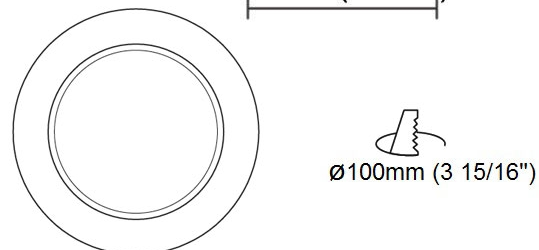

GENERAL

Series: Dixit
Subseries: Dixit RA11
Partner: Ivela
Division: Architectural
Installation: Recessed
Product Type: Downlight
Mounting Location: Ceiling
Light Distribution: Direct

PHYSICAL

Aperture Sizes - Downlights: 3"
Shape: Round
Diameter (mm): 110
Diameter (in): 4 ⁵/₁₆
Height (mm): 70
Height (in): 2 ⁷/₄
Min. Recessing Depth (mm): 110
Min. Recessing Depth (in): 4 ¹⁵/₁₆
Weight (kg): 0.6
Weight (lbs): 1.32
Diffuser: Clear Polycarbonate
Fixture Finish: MWH
Fixture Material: Aluminum Die Cast
Cut-out Measurements: 100mm / 3 15/16"

ELECTRICAL

Lamp Type: LED
Total Output Wattage (W): 12 / 18 / 26
Dimming: Tri-Mode (Non-Dimming and Phase Dimming (120Vac only) and 0-10V Dimming)
Driver Included: No
Driver Location: Recessed Housing
Driver Type: Constant Current - Universal
Driver Class: Class 2
Input Voltage (V): 120 - 277
Constant Current (MA): 350 / 500 / 700

LED

Number of LEDs: 1
Color Temperature (*K): 2700 / 3000 / 4000
Max. Delivered Lumen (lm): 1513 / 2092 / 2759
CRI: >85 CRI
Efficiency (%): 89
Lamp Life (hrs): 50000
Upon Request: 3500K upon request

OPTICAL

Optic°: 55
Adjustability: Fixed
Upon Request: Optic 18° or 30° (mirror-metallized) / 70° (white)

RATINGS AND CERTIFICATIONS

Certified By: Certified for North American Standards
IP rating: IP43
IK Rating: IK08
Glare Rating: ≤ 19