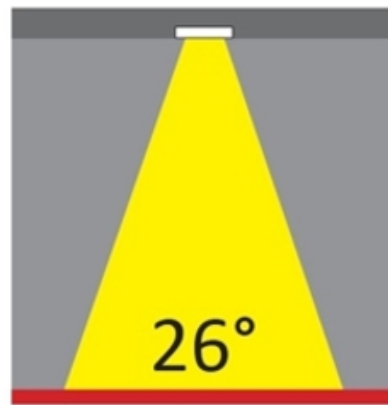

DIXIT RA8 RECESSED

A56069-

PROJECT	
TYPE	
SPECIFIER	
QUANTITY	
DATE	

	DP	DV	
Dimming	Phase	0-10V	
Color Temperature	27K 30K 35K 40K	2700K 3000K 3500K 4000K	K°

Order Example **K°**
L5XXXXXX-DV-30K
0-10V 3000K

A